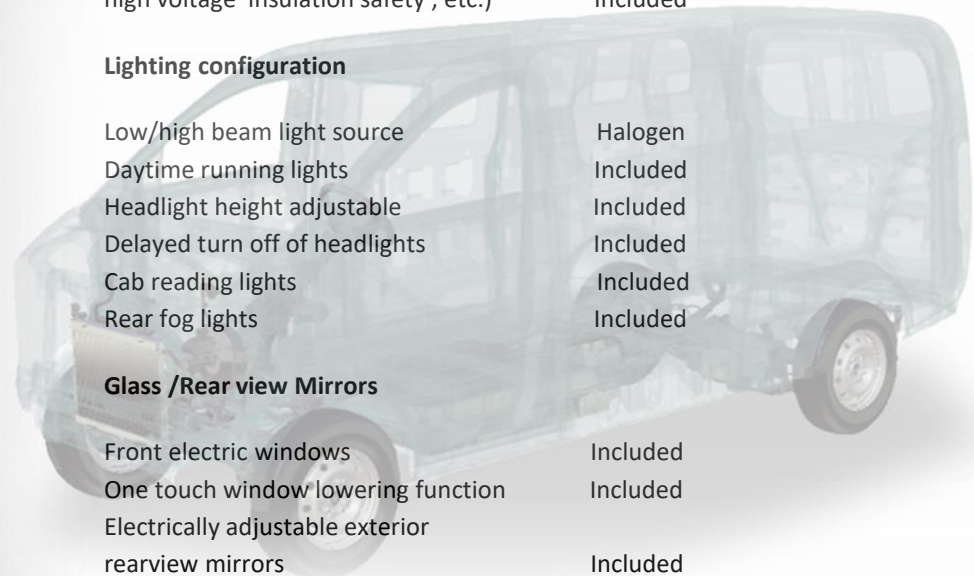

**Multimedia configuration**

Central console control Lcd screen size	10 inches
Internet radio	Included
GPS navigation positioning	Included
Navigation traffic information display	Included
Central control LCD screen split screen display	Included
Bluetooth/car phone, music	Included
Voice recognition control system	Included
Internet of vehicle	Included
Number of USB interfaces	1
12v power interface (cigarette lighter holder)	Included
Number of speakers	2

**App intelligent interconnection**

Remote unlock/Unlock	Included
Turn on the air conditioner remotely	Included
Remote car search	Included
Schedule charging	Included
View vehicle status (doors, locks, anti-theft status etc.)	Included
Check vehicle health (battery health, high voltage insulation safety , etc.)	Included

**Lighting configuration**

Low/high beam light source	Halogen
Daytime running lights	Included
Headlight height adjustable	Included
Delayed turn off of headlights	Included
Cab reading lights	Included
Rear fog lights	Included

**Glass /Rear view Mirrors**

Front electric windows	Included
One touch window lowering function	Included
Electrically adjustable exterior rearview mirrors	Included

**Air conditioner**

Air conditioning temperature control method	Electric
Heating and cooling air condition	Included
Window frame film	Included